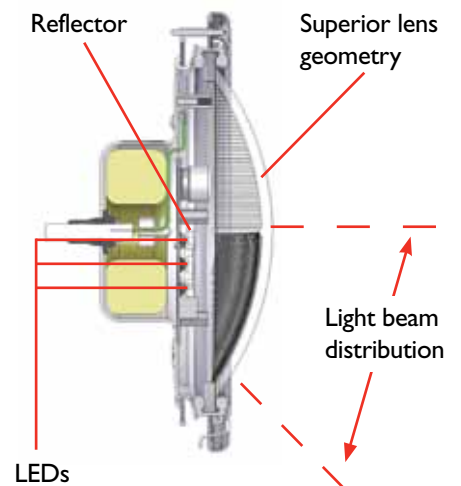

Drawing shows unique lens and reflector design which combine to provide superior light beam distribution.

UL listed only when using Pentair niches for use in swimming pools, spas and water fountains.